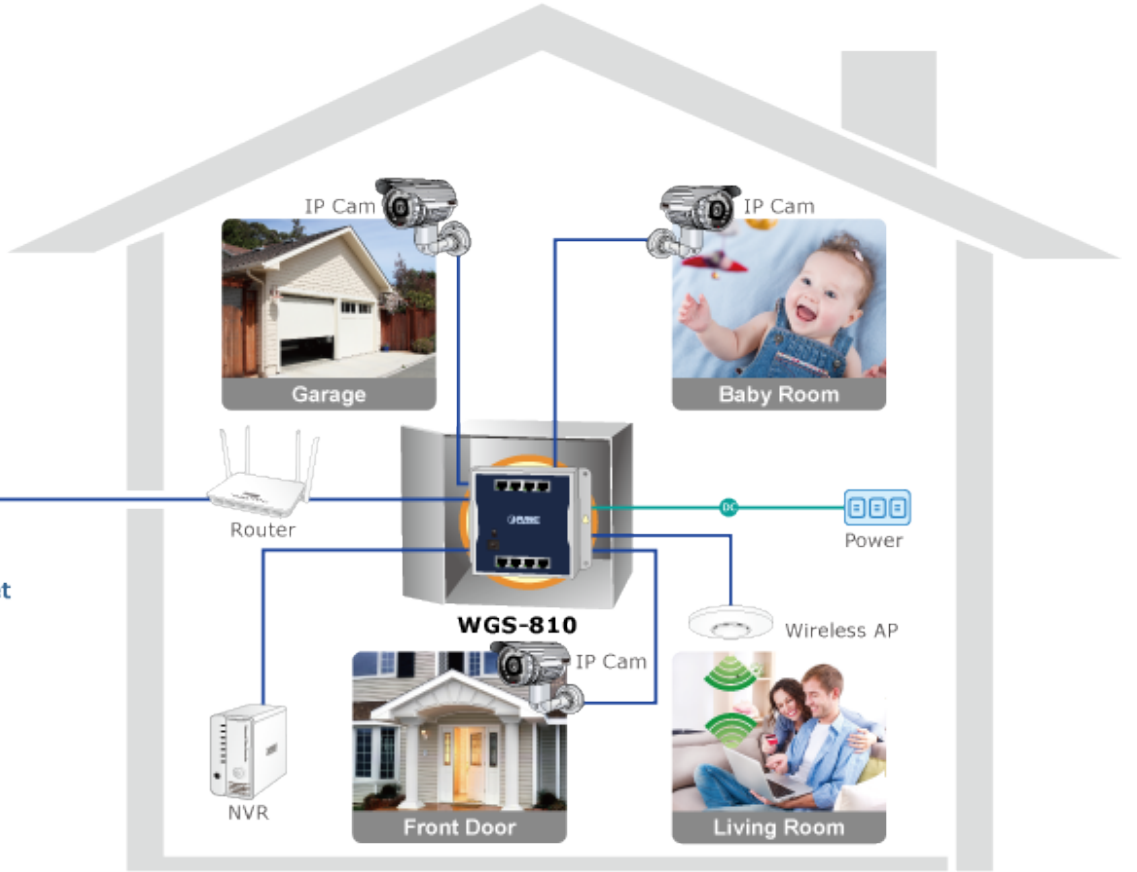

## VLAN Mode with VLAN Isolation

1000BASE-T UTP

## Extend Mode with Distance Extension & VLAN Isolation

1000BASE-T UTP

**Mobile Network**

**Internet**

**Office**

— 1000BASE-T UTP  
— Power Line (DC)