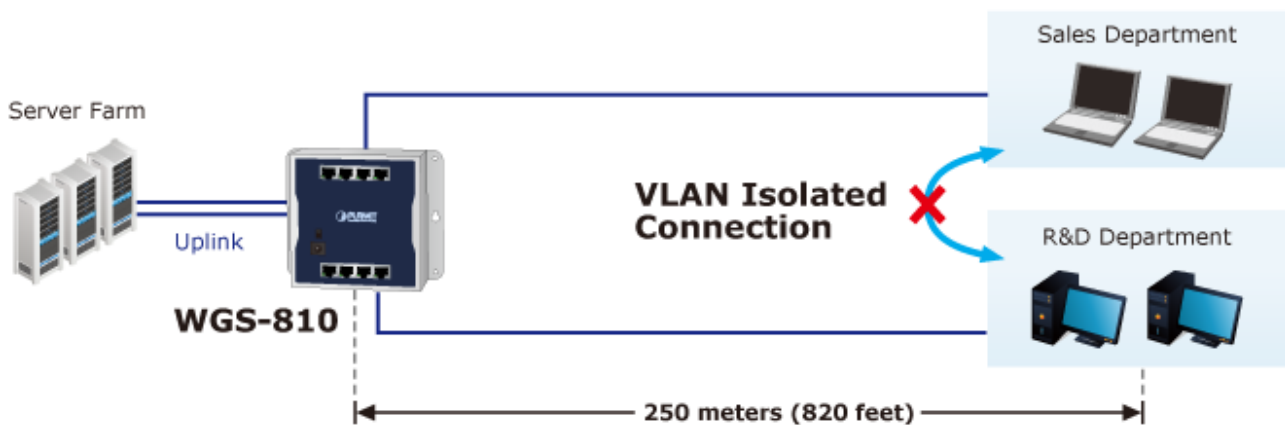

Extend Mode with Distance Extension & VLAN Isolation