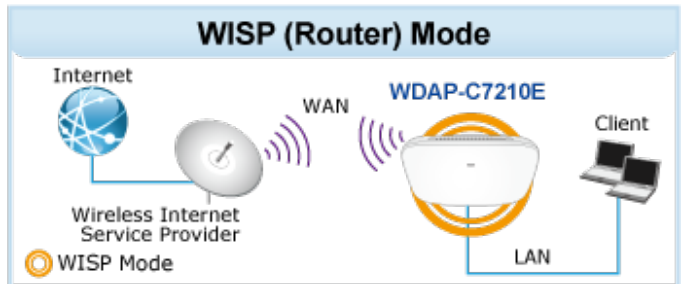

Multi-SSID + VLAN + Fast Roaming

(((2.4GHz 802.11n))) (((5GHz 802.11ac)))