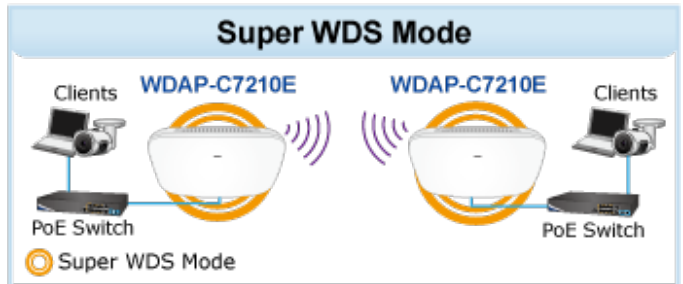

Multi-SSID + VLAN + Fast Roaming

(((2.4GHz 802.11n))) (((5GHz 802.11ac)))