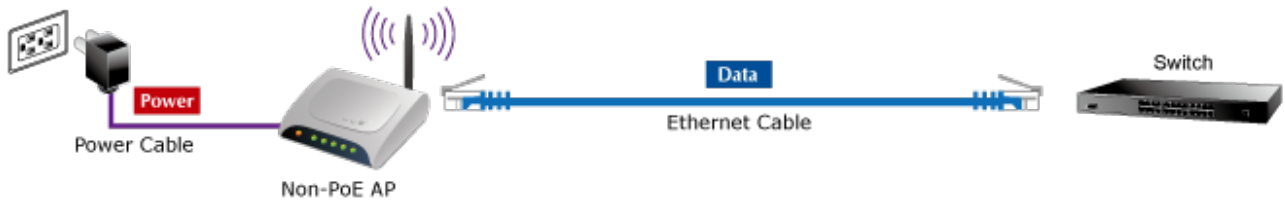

AP/Gateway Mode