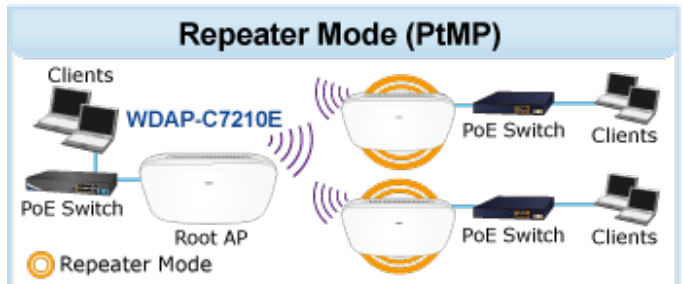

---

WAVE 1  
**SU-MIMO**  
 Serving one user at a time

WAVE 2  
**MU-MIMO**  
 Serving multiple users simultaneously

WDAP-C7210E Data Transmission Rates **1200Mbps**

# Multi-SSID + VLAN + Fast Roaming

((( 2.4GHz 802.11n ))) ((( 5GHz 802.11ac )))

### AP/Gateway Mode