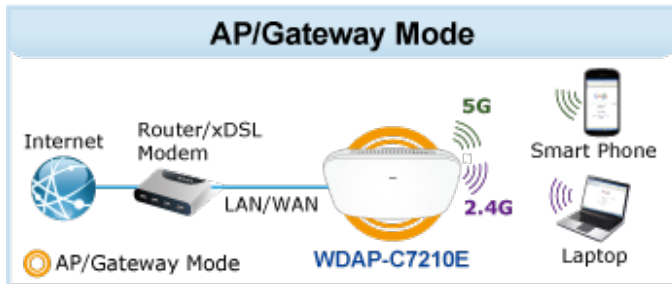

Multi-SSID + VLAN + Fast Roaming

(((2.4GHz 802.11n))) (((5GHz 802.11ac)))