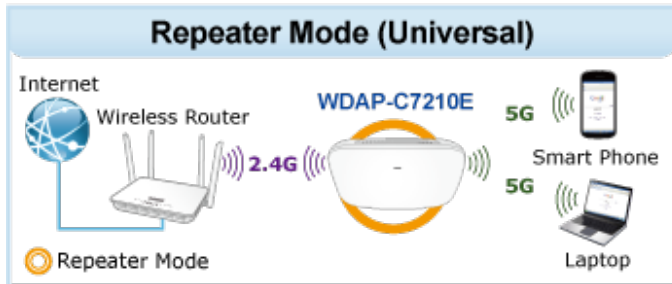

Multi-SSID + VLAN + Fast Roaming

(((2.4GHz 802.11n))) (((5GHz 802.11ac)))