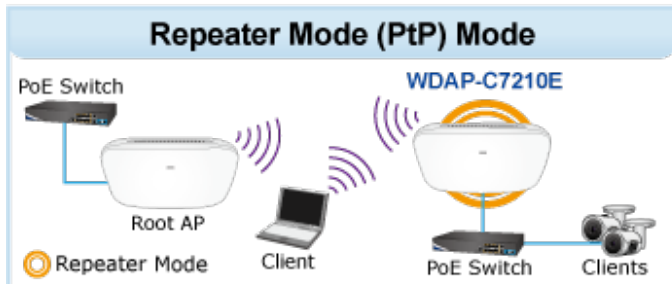

Multi-SSID + VLAN + Fast Roaming

(((2.4GHz 802.11n))) (((5GHz 802.11ac)))