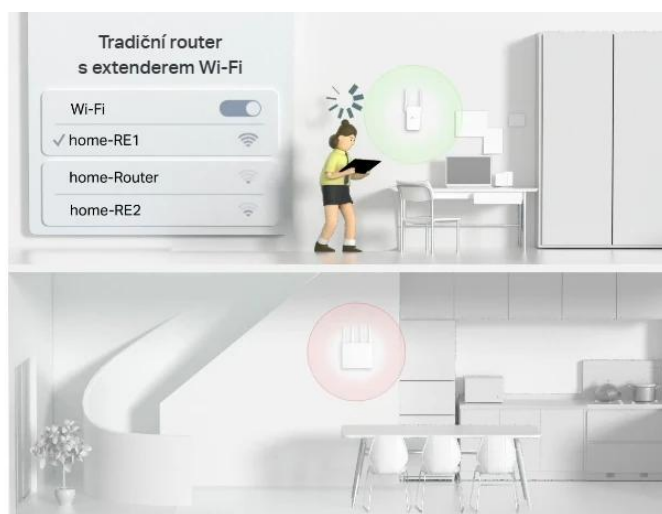

10x rychlejší - drátově i bezdrátově

Gigabitové Ethernet porty (1 WAN + 4 LAN) poskytují rychlosti až 10x rychlejší než standardní Ethernet připojení. Připojte své PC, chytré TV a herní konzole pro rychlá a spolehlivá připojení.

Archer C64 je vaší nejlepší volbou pro vysoce výkonný vstup do gigabitové sítě, s konkurenční cenovou výhodou, plně gigabitové Ethernet porty dovedou vaše zařízení k vrcholnému výkonu.