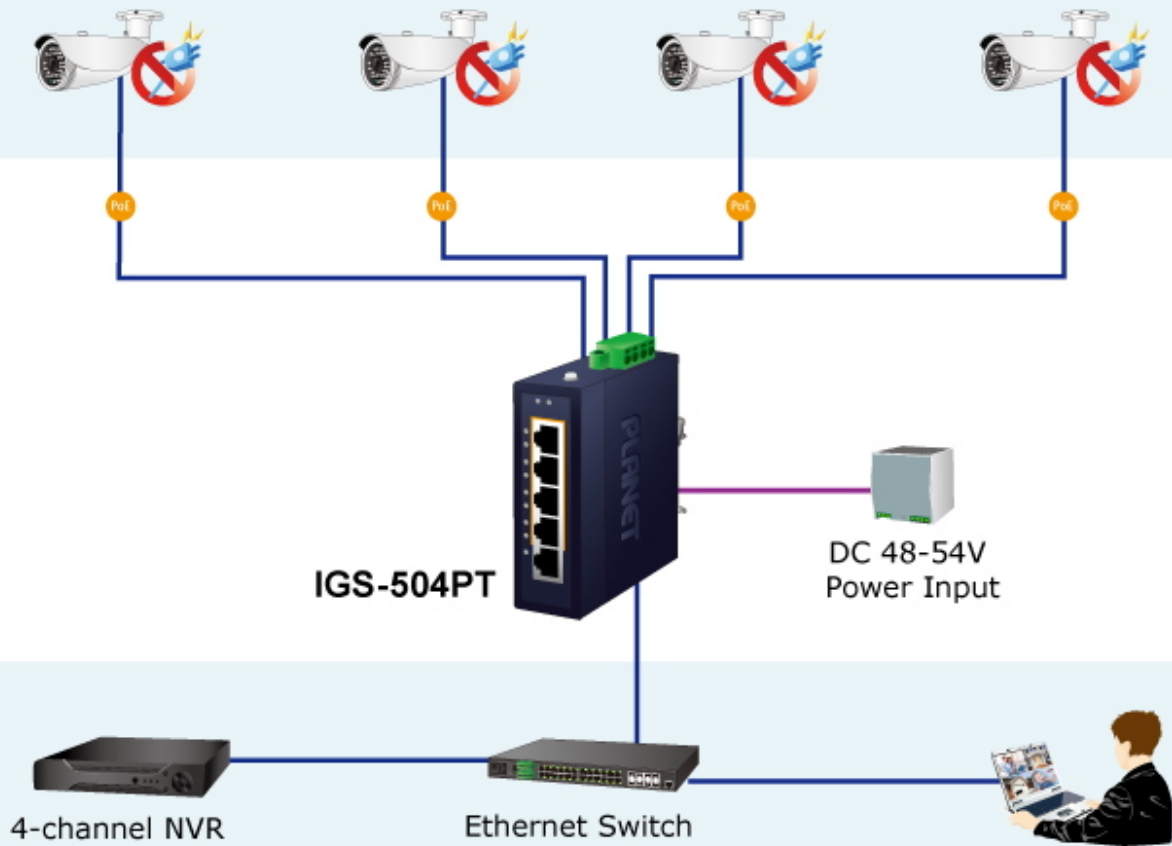

# Non-stop Ethernet Server Dual Power Input with Auto Failover

# Compact Industrial 5-Port Switch

## Port 1~Port 4 PoE IP Cameras