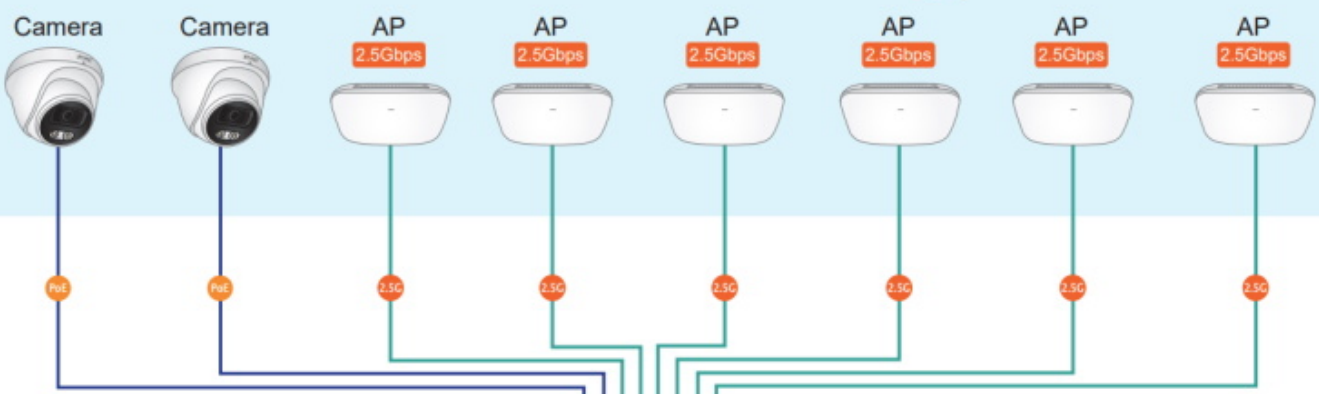

New Generation of Multigigabit Switch

Standard Mode (default)

2.5G UTP with PoE

VLAN Isolation Mode

10GBASE-SR/LR Fiber Optic

2.5G UTP with PoE

1000BASE-T UTP

Up to 8 PoE IP Cameras & APs