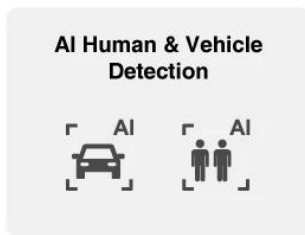

- Rozlišení **4 Mpx** (2560 × 1440 px) s kompresí H.265 pro efektivní ukládání dat
- Dual-band **Wi-Fi 6** na frekvencích 2,4 GHz a 5 GHz pro stabilní připojení
- Solární napájení s **8W panelem** a baterií 32,4 Wh pro autonomní provoz
- AI detekce osob a vozidel s PIR senzorem pro dosah až **12 m**
- Smart Dual Light s IR osvětlením (15 m) a teplým světlem (20 m) pro barevné noční vidění
- Obousměrné audio s vestavěným mikrofonem a reproduktorem pro komunikaci
- Krytí **IP66** pro odolnost proti prachu a vodě, provoz -20 °C až +60 °C
- Podpora microSD karet až **512 GB** pro lokální ukládání záznamů
- Rychlé párování přes **Bluetooth** a ovládání aplikací DMSS (Android/iOS)

Provozní režimy a spotřeba energie

Kamera nabízí čtyři provozní režimy optimalizované pro různé scénáře použití: ultra úsporný režim (0,008 W), úsporný režim (0,008 W), AOV režim pro nepřetržité nahrávání (0,2 W) a výkonný režim (1,22 W). Solární panel zajišťuje dobíjení baterie během dne pro nepřetržitý provoz.

Pokročilé funkce zabezpečení

System disponuje zvukovou a světelnou signalizací pro okamžité odstrašení narušitelů. Detekce pohybu je konfigurovatelná až pro 4 oblasti. WDR (Wide Dynamic Range) zajišťuje kvalitní obraz i ve scénách s velkým kontrastem osvětlení. Všechna data jsou šifrována pro maximální bezpečnost.

Snadná instalace a ovládání

Díky bezdrátovému připojení není nutná profesionální instalace ani pokládka kabelů. Kamera se rychle spáruje přes Bluetooth a ovládá se intuitivní aplikací DMSS s možností vzdáleného přístupu, živého náhledu, přehrávání záznamů a sdílení přístupu s rodinou.

Obsah balení

Wi-Fi kamera, solární panel 8 W, napájecí kabel, 2× držák, 2× sada šroubů, 2× vrtací šablona

ZÁKLADNÍ SPECIFIKACE

Snímač: 1/3" CMOS

Rozlišení: 4 Mpx (2560 × 1440 px)

Objektiv: fixní 2,1 mm, F1.6

Zorný úhel: 122,5° (H), 66° (V), 144,5° (D)

Noční vidění: IR až 15 m, teplé světlo až 20 m

Komprese: H.265