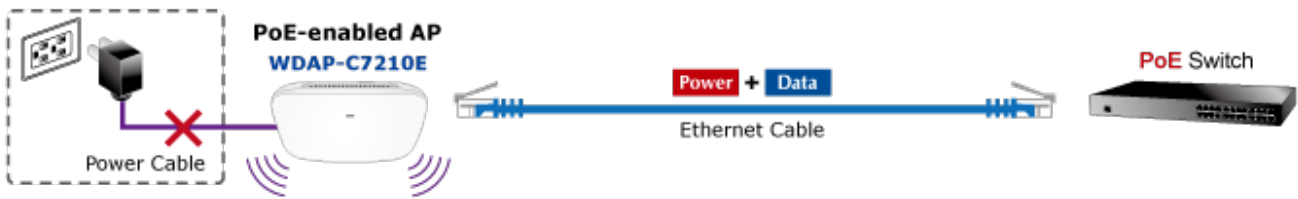

WAVE 1
SU-MIMO
 Serving one user at a time

WAVE 2
MU-MIMO
 Serving multiple users simultaneously

WDAP-C7210E Data Transmission Rates **1200Mbps**

Multi-SSID + VLAN + Fast Roaming

(((2.4GHz 802.11n))) (((5GHz 802.11ac)))

AP/Gateway Mode

PoE(PD)-enabled device

Setup Wizard Multiple Modes

Home Dashboard for Wi-Fi Status

Wi-Fi Channel Analyzer

[Ostatní download](#)