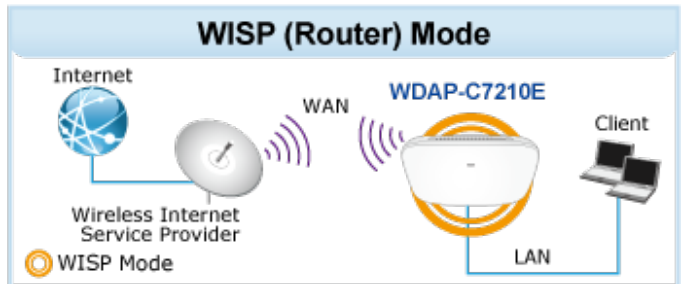

WAVE 1
SU-MIMO
 Serving one user at a time

WAVE 2
MU-MIMO
 Serving multiple users simultaneously

WDAP-C7210E Data Transmission Rates **1200Mbps**

Multi-SSID + VLAN + Fast Roaming

(((2.4GHz 802.11n))) (((5GHz 802.11ac)))

AP/Gateway Mode

PoE(PD)-enabled device

Setup Wizard Multiple Modes

Home Dashboard for Wi-Fi Status

Wi-Fi Channel Analyzer

[Ostatní download](#)