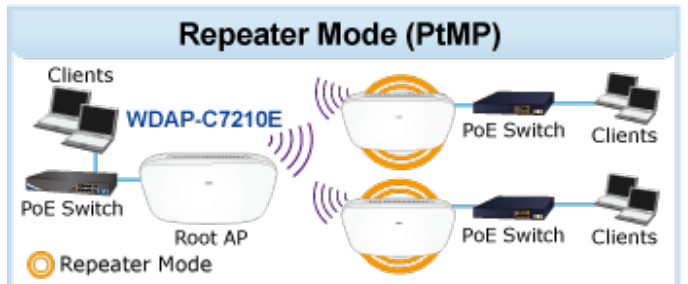

WAVE 1
SU-MIMO
 Serving one user at a time

WAVE 2
MU-MIMO
 Serving multiple users simultaneously

WDAP-C7210E Data Transmission Rates **1200Mbps**

Multi-SSID + VLAN + Fast Roaming

(((2.4GHz 802.11n))) (((5GHz 802.11ac)))

AP/Gateway Mode

PoE(PD)-enabled device

Setup Wizard Multiple Modes

Home Dashboard for Wi-Fi Status

Wi-Fi Channel Analyzer

[Ostatní download](#)