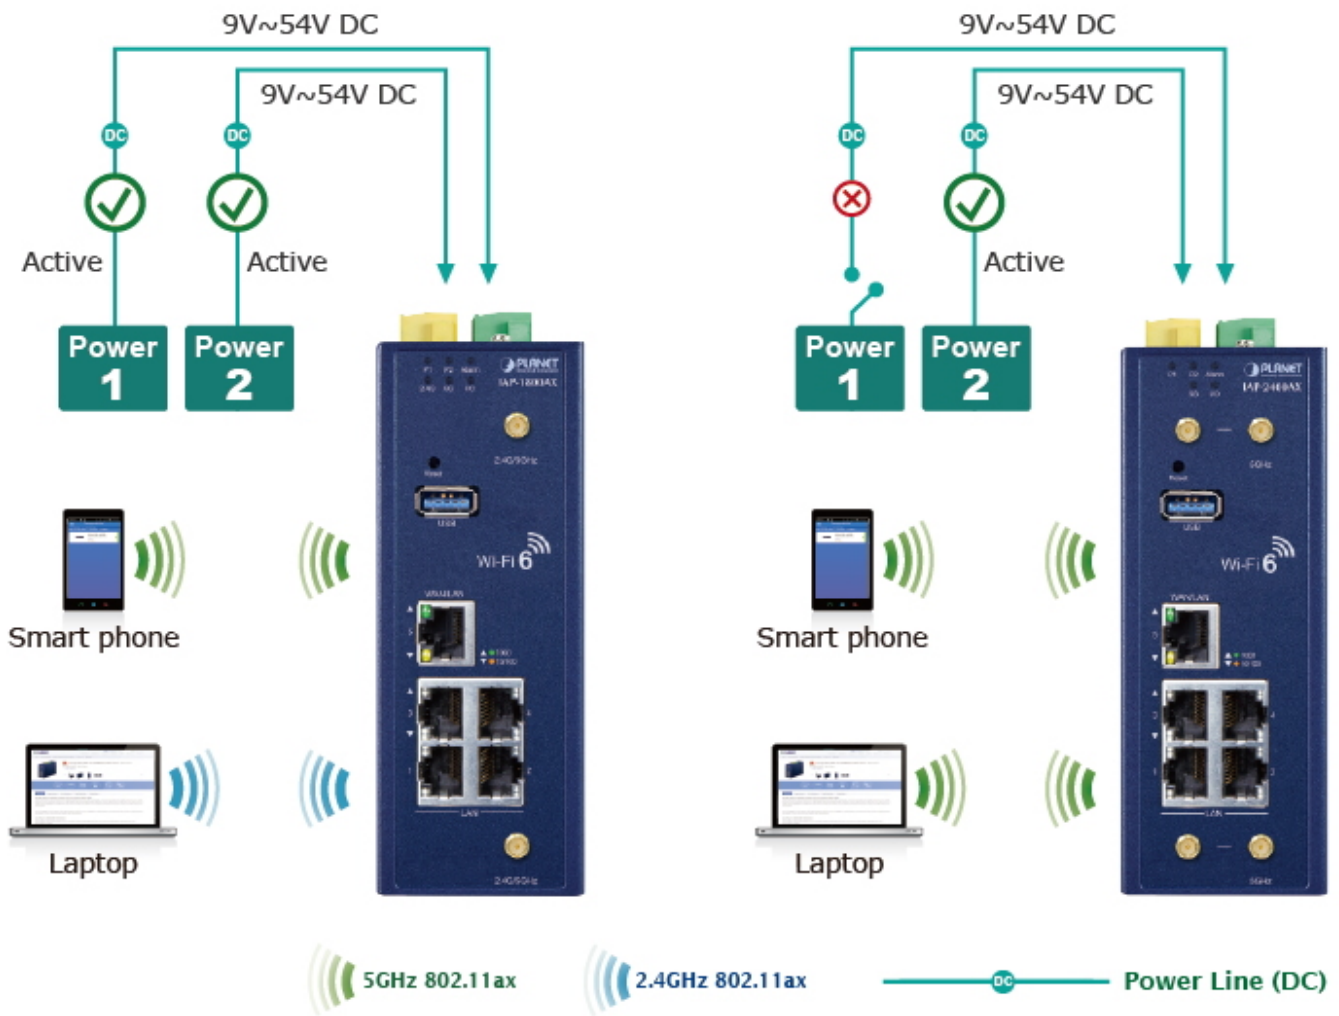

### Setup Wizard for Multiple Modes

### Home Dashboard for Wi-Fi Status

# Non-stop 802.11ax Wireless Service Dual Power Input with Auto Failover