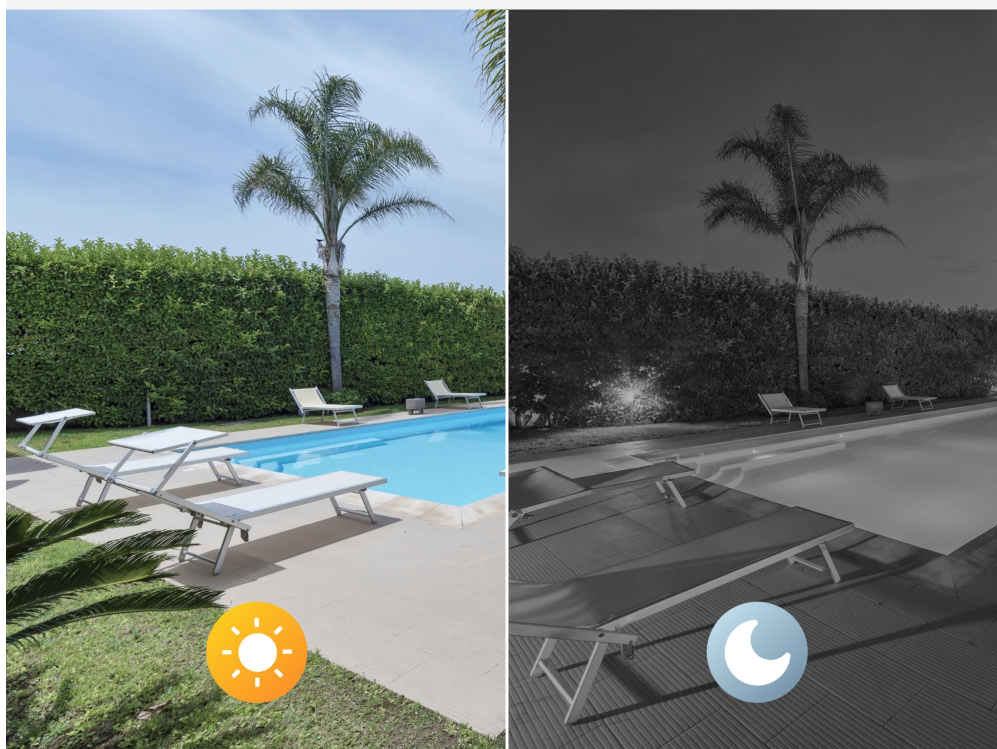

Say Goodbye to Hidden Details

Person/Vehicle/Motion Detection

Reduce False Alarms

IP67 Certified Waterproof

Stay Strong, Stay Weatherproof