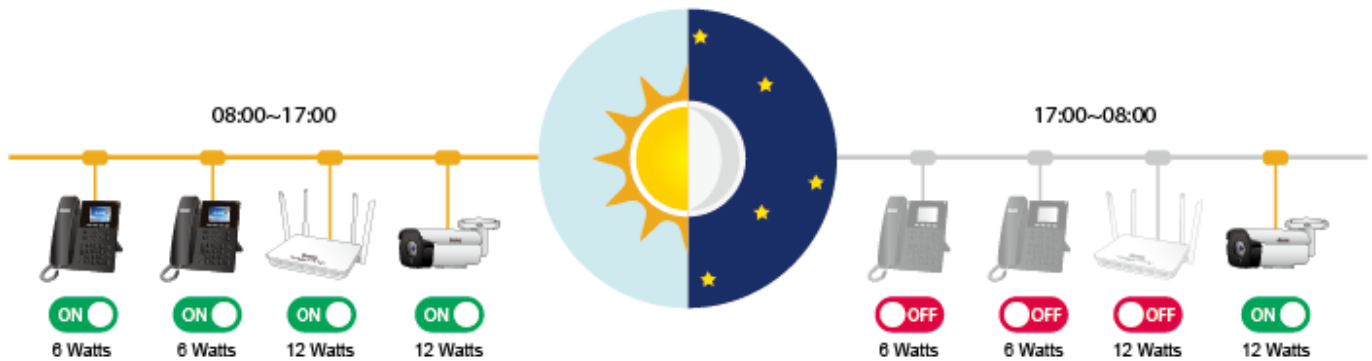

PoE Schedule

Total Consumption of 36 watts/hr

Save 24 watts/hr during off-business hours

* Total Saved = 10800watts/month